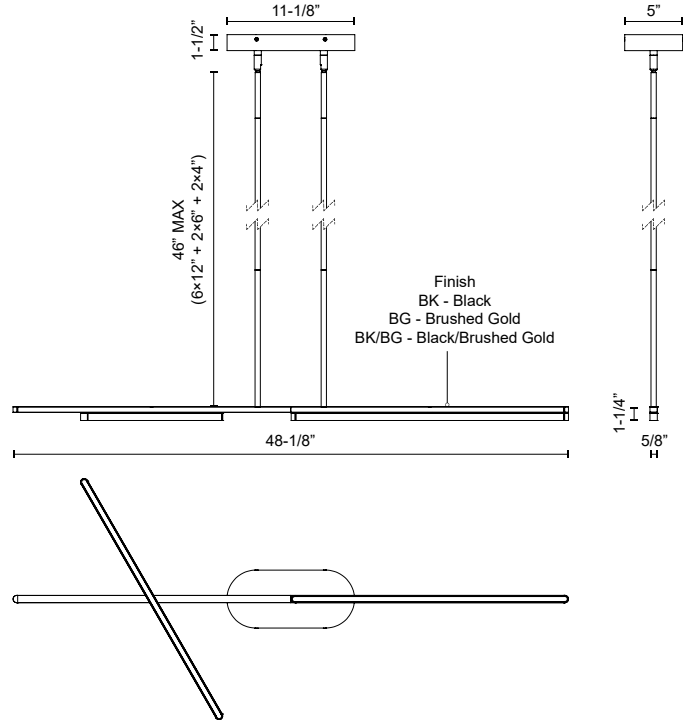

SHIFT LP28748-UNV

PENDANTS

PROJECT

Black

Black/Brushed Gold

Brushed Gold

SPECIFICATION DETAILS

Fixture Dimensions	L48-1/8" x W5/8" x H1-1/4"
Light Source	LED with DC Driver
Wattage	36W
Total Lumens	2900lm
Delivered Lumens	BG-1213lm; BK-1069lm; BK/BG-1213lm;
Voltage	120-277V
Color Temperature	3000K
CRI (Ra)	90CRI
Optional Color Temps	2700K - 5000K Available, Minimum Order Quantities Apply
LED Rated Life	50,000 hours
Dimming	100% - 10%, TRIAC or ELV Dimmer (Not Included)
Diffuser Details	White Acrylic
Adjustable	Yes
Rod Length	46" Max (6x12" + 2x6" + 2x4")
Wire Length	120"
Minimum Hang Height	6"
Sloped Ceiling Adaptable	Yes, Up to 45 Degrees
Location	Dry
Illumination Direction	Down
CEC Title 24 JA8	Yes, JA8-2022
Canopy Dimensions	L11-1/8" x W5" x H1-1/2"
Paint Finish	BG01; BK02;
Material	Aluminum + Acrylic

* For custom options, consult factory for details.

* For warranty information, please visit www.kuzcolighting.com/warranty

DESCRIPTION

A sleek, minimalistic approach to functionality, the Shift Collection is unparalleled. Boasting two impressive-sized options in two eye-catching finishes, this streamlined design isn't your average pendant light. With two fully adjustable light bars with frosted acrylic diffusers, the Shift family allows you to transform the lighting in your space as needed.

KUZCO

CANADA: 19054 28TH AVENUE - SURREY, BC V3Z 6M3

USA: 3035 E. LONE MOUNTAIN ROAD - LAS VEGAS, NV 89081

WWW.KUZCOLIGHTING.COM

© 2023 KUZCO LIGHTING. ALL RIGHTS RESERVED.

COMMENT