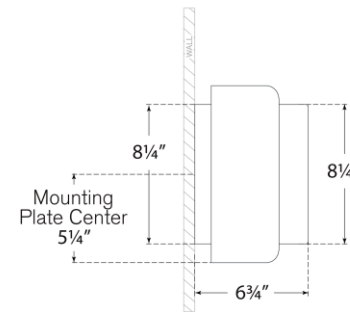

TEAR SHEET

Penumbra 10" Wide Sconce

Item # WS 2071HAB/L

Designer: Windsor Smith

Height: 10.5"

Width: 15"

Extension: 6.75"

Backplate: 7.5" x 8.25" Rectangle

Finishes: BZ/L, BZ/WHT, HAB/L, HAB/WHT, PN/L, PN/WHT

Lightsource: Dedicated LED

Wattage: 15w (1800lm)

Weight: 7 Pounds

Note: UL Only

Top View

Side View

Front View