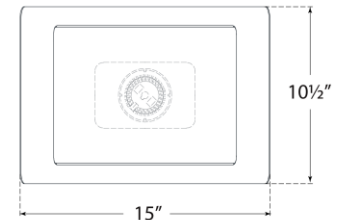

TEAR SHEET

Penumbra 10" Wide Sconce

Item # WS 2071HAB/L

Designer: Windsor Smith

Height: 10.5"

Width: 15"

Extension: 6.75"

Backplate: 7.5" x 8.25" Rectangle

Finishes: BZ/L, BZ/WHT, HAB/L, HAB/WHT, PN/L, PN/WHT

Lightsource: Dedicated LED

Wattage: 15w (1800lm)

Weight: 7 Pounds

Note: UL Only

Top View

Side View

Front View