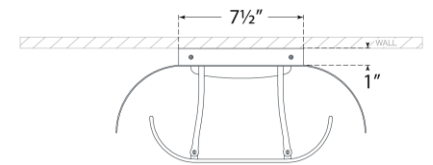

TEAR SHEET

Penumbra 10" Wide Sconce

Item # WS 2071HAB/L

Designer: Windsor Smith

Height: 10.5"

Width: 15"

Extension: 6.75"

Backplate: 7.5" x 8.25" Rectangle

Finishes: BZ/L, BZ/WHT, HAB/L, HAB/WHT, PN/L, PN/WHT

Lightsource: Dedicated LED

Wattage: 15w (1800lm)

Weight: 7 Pounds

Note: UL Only

Top View

Side View

Front View