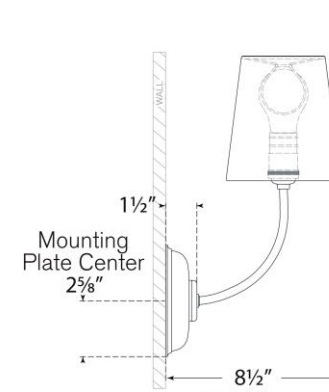

## Vendome Single Sconce

Item # TOB 2007HAB-L

Designer: Thomas O'Brien

Height: 14.25"

Width: 5.5"

Extension: 8.5"

Backplate: 5.25" Round

Finishes: BZ, HAB, PN

Shade Treatments: L

Shade Details: 4" x 5.5" x 6"

Socket: E26 Keyless

Wattage: 40 A19

Weight: 2 Pounds

Top View

Side View

Front View