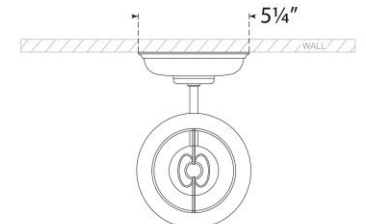

## Vendome Single Sconce

Item # TOB 2007HAB-L

Designer: Thomas O'Brien

Height: 14.25"

Width: 5.5"

Extension: 8.5"

Backplate: 5.25" Round

Finishes: BZ, HAB, PN

Shade Treatments: L

Shade Details: 4" x 5.5" x 6"

Socket: E26 Keyless

Wattage: 40 A19

Weight: 2 Pounds

Top View

Side View

Front View