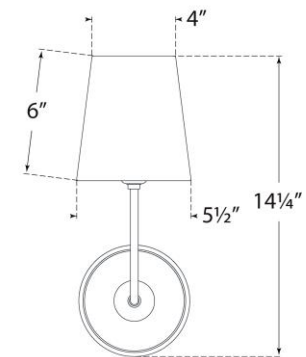

## Vendome Single Sconce

Item # TOB 2007HAB-L

Designer: Thomas O'Brien

Height: 14.25"

Width: 5.5"

Extension: 8.5"

Backplate: 5.25" Round

Finishes: BZ, HAB, PN

Shade Treatments: L

Shade Details: 4" x 5.5" x 6"

Socket: E26 Keyless

Wattage: 40 A19

Weight: 2 Pounds

Top View

Side View

Front View