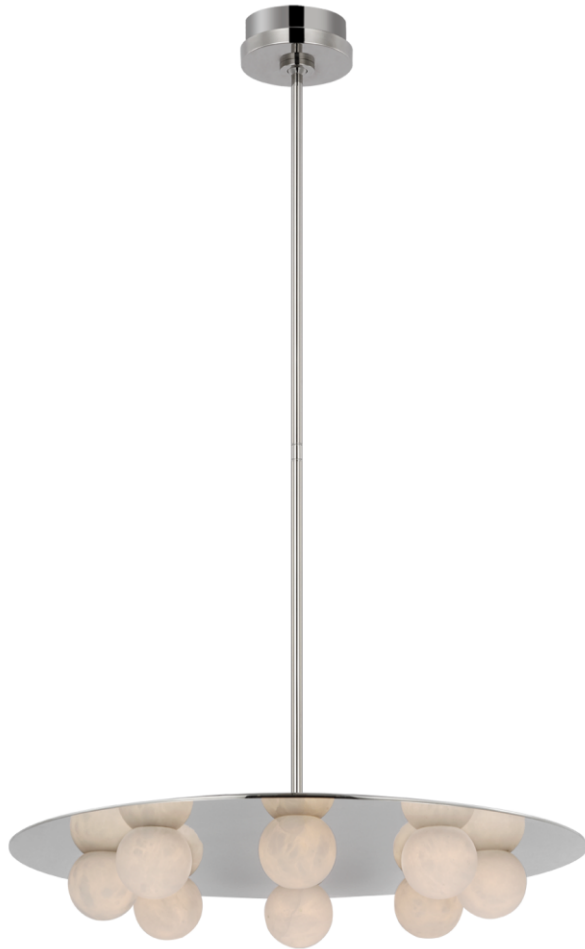

TEAR SHEET

Pertica 24" Eight Light Chandelier

Item # KW 5521PN-ALB

Designer: Kelly Wearstler

O/A Height: 49"

Fixture Height: 5"

Min. Custom Height: 12.5"

Width: 24"

Canopy: 4.5" Round

Finishes: MAB, MBZ, PN

Shade Treatments: ALB

Lightsource: Dedicated LED

Wattage: 28w (3300lm)

Weight: 39 Pounds

Note: Custom Height Available | Alabaster is a Natural Stone | Variations in Color and Texture are Expected