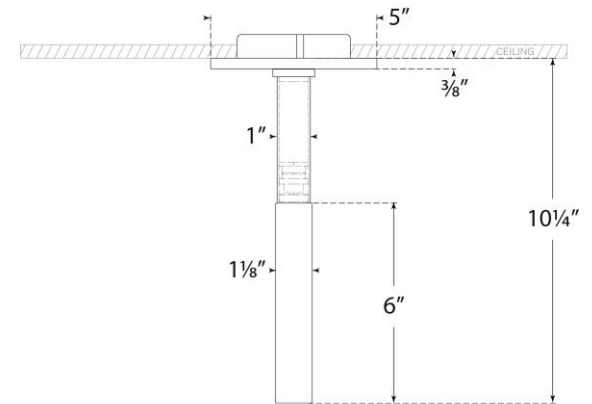

## Rousseau Monopoint Flush Mount

Item # KW 4282PN-EC

Designer: Kelly Wearstler

Height: 10.25"

Width: 1"

Canopy: 5" Round

Finishes: AB, BZ, PN

Glass Options: EC

Lightsource: Dedicated LED

Wattage: 6w (700lm)

Weight: 2 Pounds

Note: UL Only

Front View

Bottom View