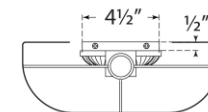

TEAR SHEET

Milazzo Medium Left Sconce

Item # JN 2201G/CG-L

Designer: Julie Neill

Height: 24"

Width: 11.5"

Extension: 4.25"

Backplate: 4.5" x 5.75" Rectangle

Finishes: BSL/CG, G/CG

Shade Treatments: L

Shade Details: 11.5" x 11.5" x 8.5"

Socket: E12 Candelabra

Wattage: 40 B11

Weight: 5 Pounds

Side View

Front View