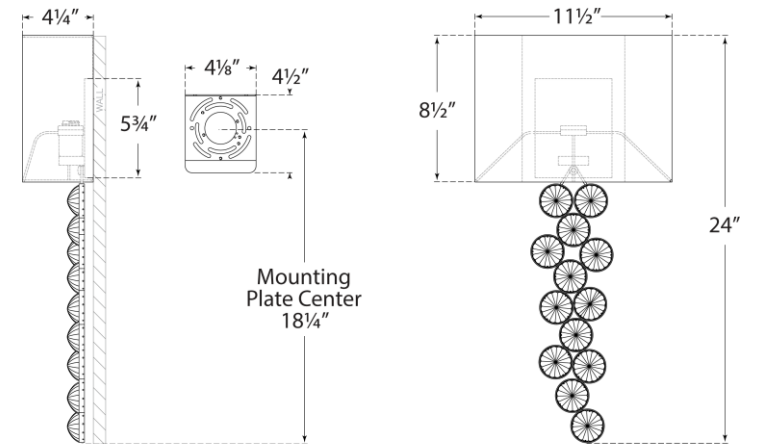

TEAR SHEET

Milazzo Medium Left Sconce

Item # JN 2201G/CG-L

Designer: Julie Neill

Height: 24"

Width: 11.5"

Extension: 4.25"

Backplate: 4.5" x 5.75" Rectangle

Finishes: BSL/CG, G/CG

Shade Treatments: L

Shade Details: 11.5" x 11.5" x 8.5"

Socket: E12 Candelabra

Wattage: 40 B11

Weight: 5 Pounds

Side View

Front View

Top View