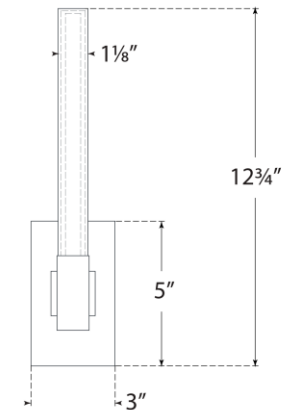

TEAR SHEET

Mafra Small Sconce

Item # IKF 2362BZ-WG

Designer: Ian K. Fowler

Height: 12.75"

Width: 3"

Extension: 2.5"

Backplate: 3" x 5" Rectangle

Finishes: BZ, HAB, PN

Glass Options: WG

Lightsource: Dedicated LED

Wattage: 6w (500lm)

Weight: 3 Pounds

Note: UL Only | Requires Smaller Jbox

Top View

Side View