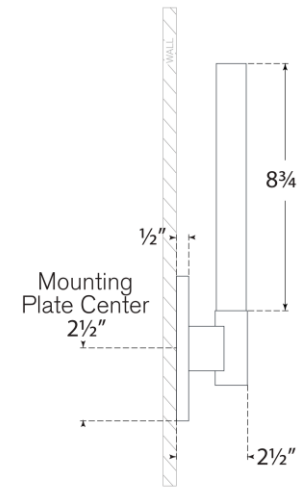

TEAR SHEET

Mafra Small Sconce

Item # IKF 2362BZ-WG

Designer: Ian K. Fowler

Height: 12.75"

Width: 3"

Extension: 2.5"

Backplate: 3" x 5" Rectangle

Finishes: BZ, HAB, PN

Glass Options: WG

Lightsource: Dedicated LED

Wattage: 6w (500lm)

Weight: 3 Pounds

Note: UL Only | Requires Smaller Jbox

Top View

Side View

Front View