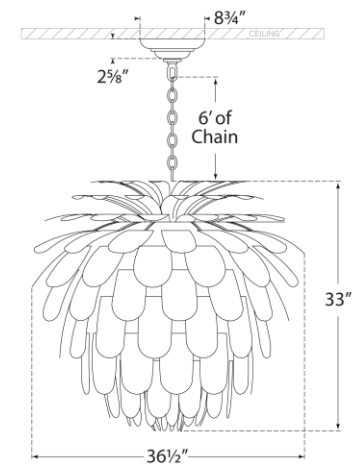

TEAR SHEET

Cynara Grande Chandelier

Item # CHC 5158WHT/G

Designer: Chapman & Myers

Height: 33"

Width: 36.5"

Canopy: 8.75" Round

Finishes: G, MBK/G, WHT/G

Socket: 6 - E12 Candelabra

Wattage: 6 - 40 C11

Weight: 38 Pounds

©EFC DESIGNS

Top View

Side View