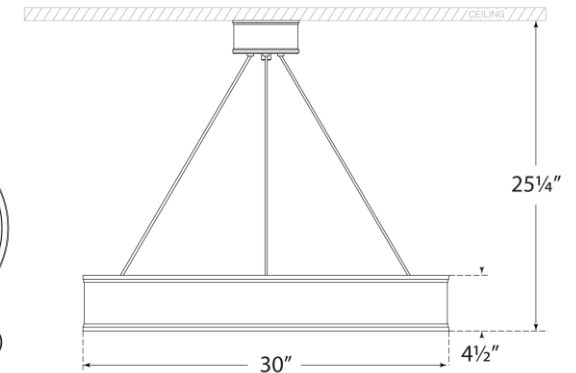

TEAR SHEET

Connery 30" Ring Chandelier

Item # CHC 1615PN

Designer: Chapman & Myers

O/A Height: 20" - 123"

Fixture Height: 4.5"

Width: 30"

Canopy: 5.5" Round

Finishes: AB, BZ, PN, WHT/AB

Lightsource: Dedicated LED

Wattage: 65w (5200lm)

Weight: 24 Pounds

Note: Height Not Adjustable After Installation

Bottom View(1:2)

Side View