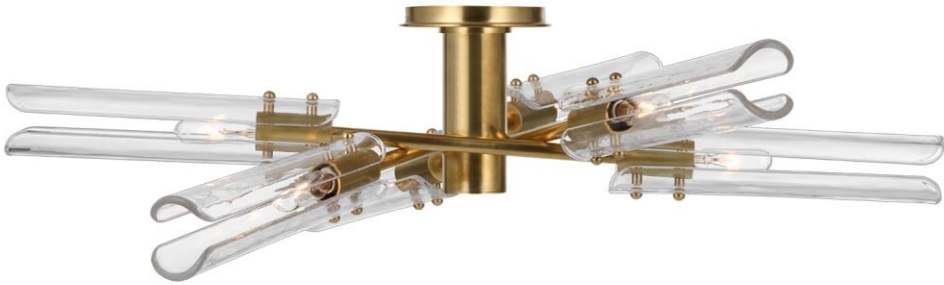

TEAR SHEET

Casoria XL Radial Flush Mount

Item # ARN 4480HAB-CG

Designer: AERIN

Height: 7.5"

Width: 28"

Canopy: 4.5" Round

Finishes: BZ, HAB, PN

Glass Options: CG

Socket: 6 - E12 Candelabra

Wattage: 6 - 6.5 LED B11

Weight: 11 Pounds

Front View

Top View