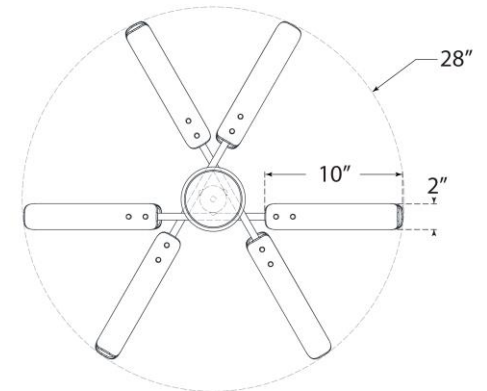

TEAR SHEET

Casoria XL Radial Flush Mount

Item # ARN 4480HAB-CG

Designer: AERIN

Height: 7.5"

Width: 28"

Canopy: 4.5" Round

Finishes: BZ, HAB, PN

Glass Options: CG

Socket: 6 - E12 Candelabra

Wattage: 6 - 6.5 LED B11

Weight: 11 Pounds

Front View

Top View