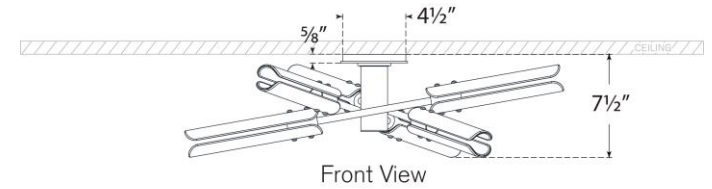

TEAR SHEET

Casoria XL Radial Flush Mount

Item # ARN 4480HAB-CG

Designer: AERIN

Height: 7.5"

Width: 28"

Canopy: 4.5" Round

Finishes: BZ, HAB, PN

Glass Options: CG

Socket: 6 - E12 Candelabra

Wattage: 6 - 6.5 LED B11

Weight: 11 Pounds

Front View

Top View